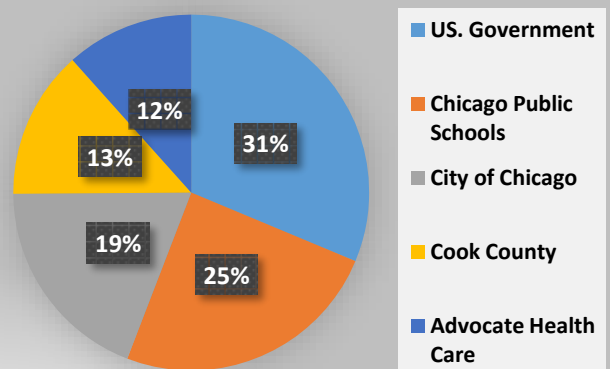

Jobs in Illinois

Here are several charts that identify the top employers and jobs in Illinois' cities. Look at the information for each city and then answer the questions that follow.

Largest Employers in Rockford

Largest Employers in Chicago

Largest Employers in Peoria

Largest Employers in Springfield

Largest Employers in Edwardsville

Largest Employers in Mount Vernon (Jefferson County)

Sources: Rockford Area EDC, MetroMBA, Greater Peoria EDC, Land of Lincoln EDC, City of Edwardsville EDC, Jefferson County Development Organization