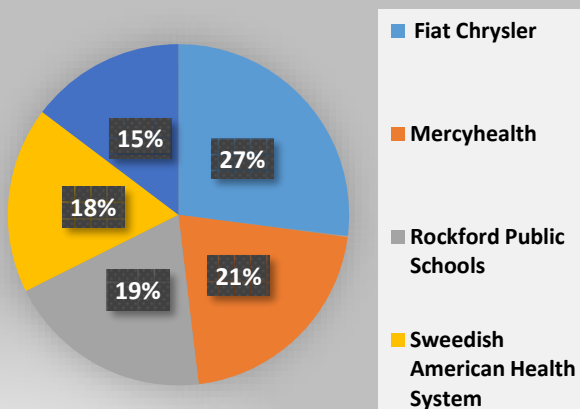

Jobs in Illinois

Here are several charts that identify the top employers and jobs in Illinois' cities. Look at the information for each city and then answer the questions that follow.

Largest Employers in Rockford

Largest Employers in Chicago

Largest Employers in Peoria

Largest Employers in Springfield

Largest Employers in Edwardsville

Largest Employers in Mount Vernon (Jefferson County)

Sources: Rockford Area EDC, MetroMBA, Greater Peoria EDC, Land of Lincoln EDC, City of Edwardsville EDC, Jefferson County Development Organization